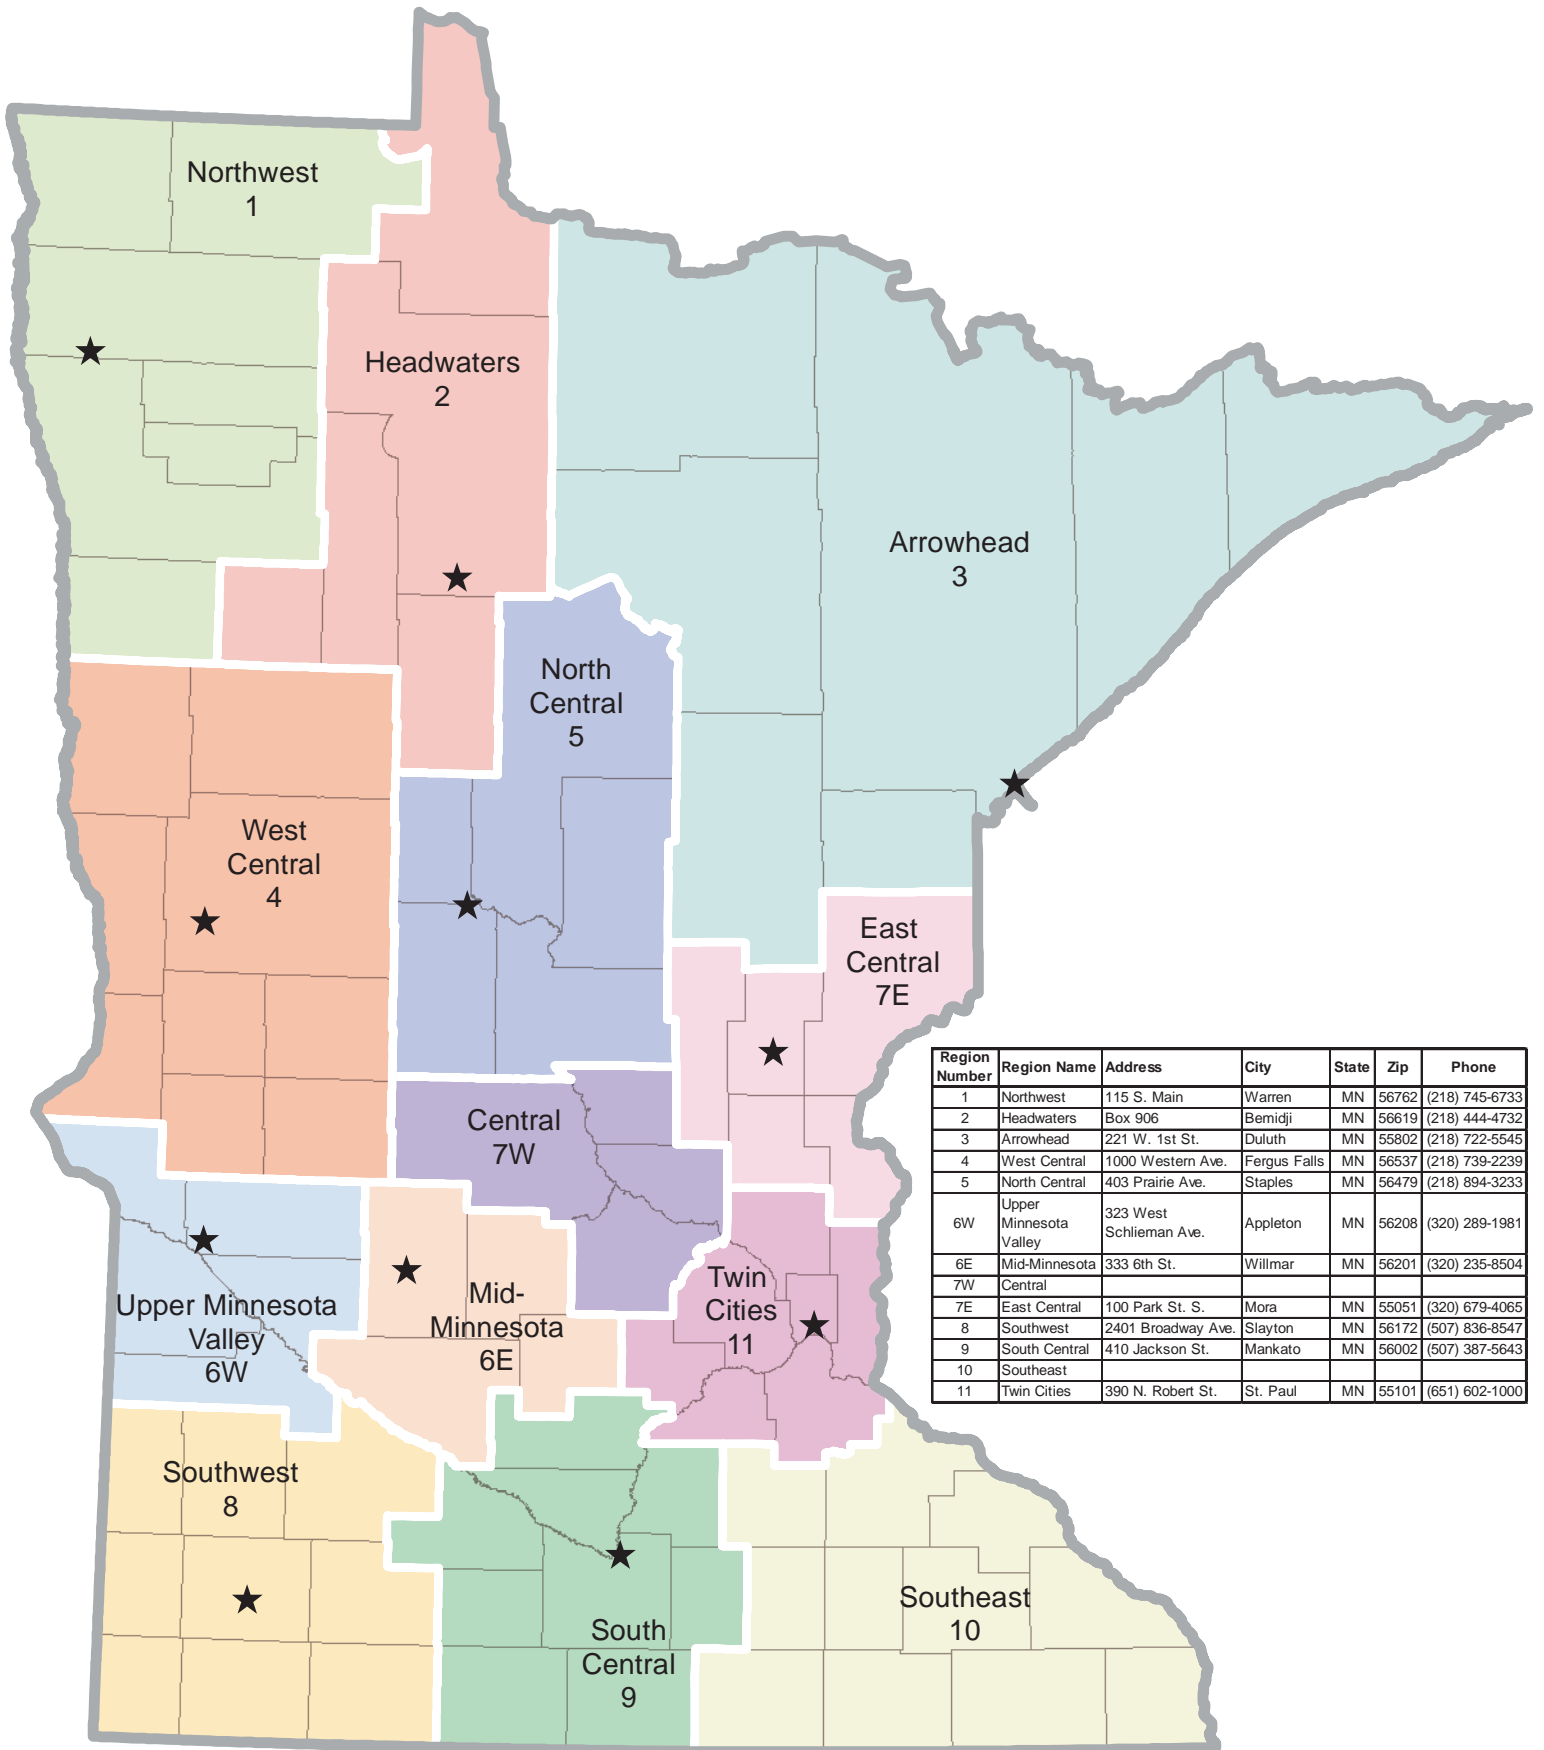

Economic Regional Development Commissions

Region Number	Region Name	Address	City	State	Zip	Phone
1	Northwest	115 S. Main	Warren	MN	56762	(218) 745-6733
2	Headwaters	Box 906	Bemidji	MN	56619	(218) 444-4732
3	Arrowhead	221 W. 1st St.	Duluth	MN	55802	(218) 722-5545
4	West Central	1000 Western Ave.	Fergus Falls	MN	56537	(218) 739-2239
5	North Central	403 Prairie Ave.	Staples	MN	56479	(218) 894-3233
6W	Upper Minnesota Valley	323 West Schlieman Ave.	Appleton	MN	56208	(320) 289-1981
6E	Mid-Minnesota	333 6th St.	Willmar	MN	56201	(320) 235-8504
7W	Central					
7E	East Central	100 Park St. S.	Mora	MN	55051	(320) 679-4065
8	Southwest	2401 Broadway Ave.	Slayton	MN	56172	(507) 836-8547
9	South Central	410 Jackson St.	Mankato	MN	56002	(507) 387-5643
10	Southeast					
11	Twin Cities	390 N. Robert St.	St. Paul	MN	55101	(651) 602-1000