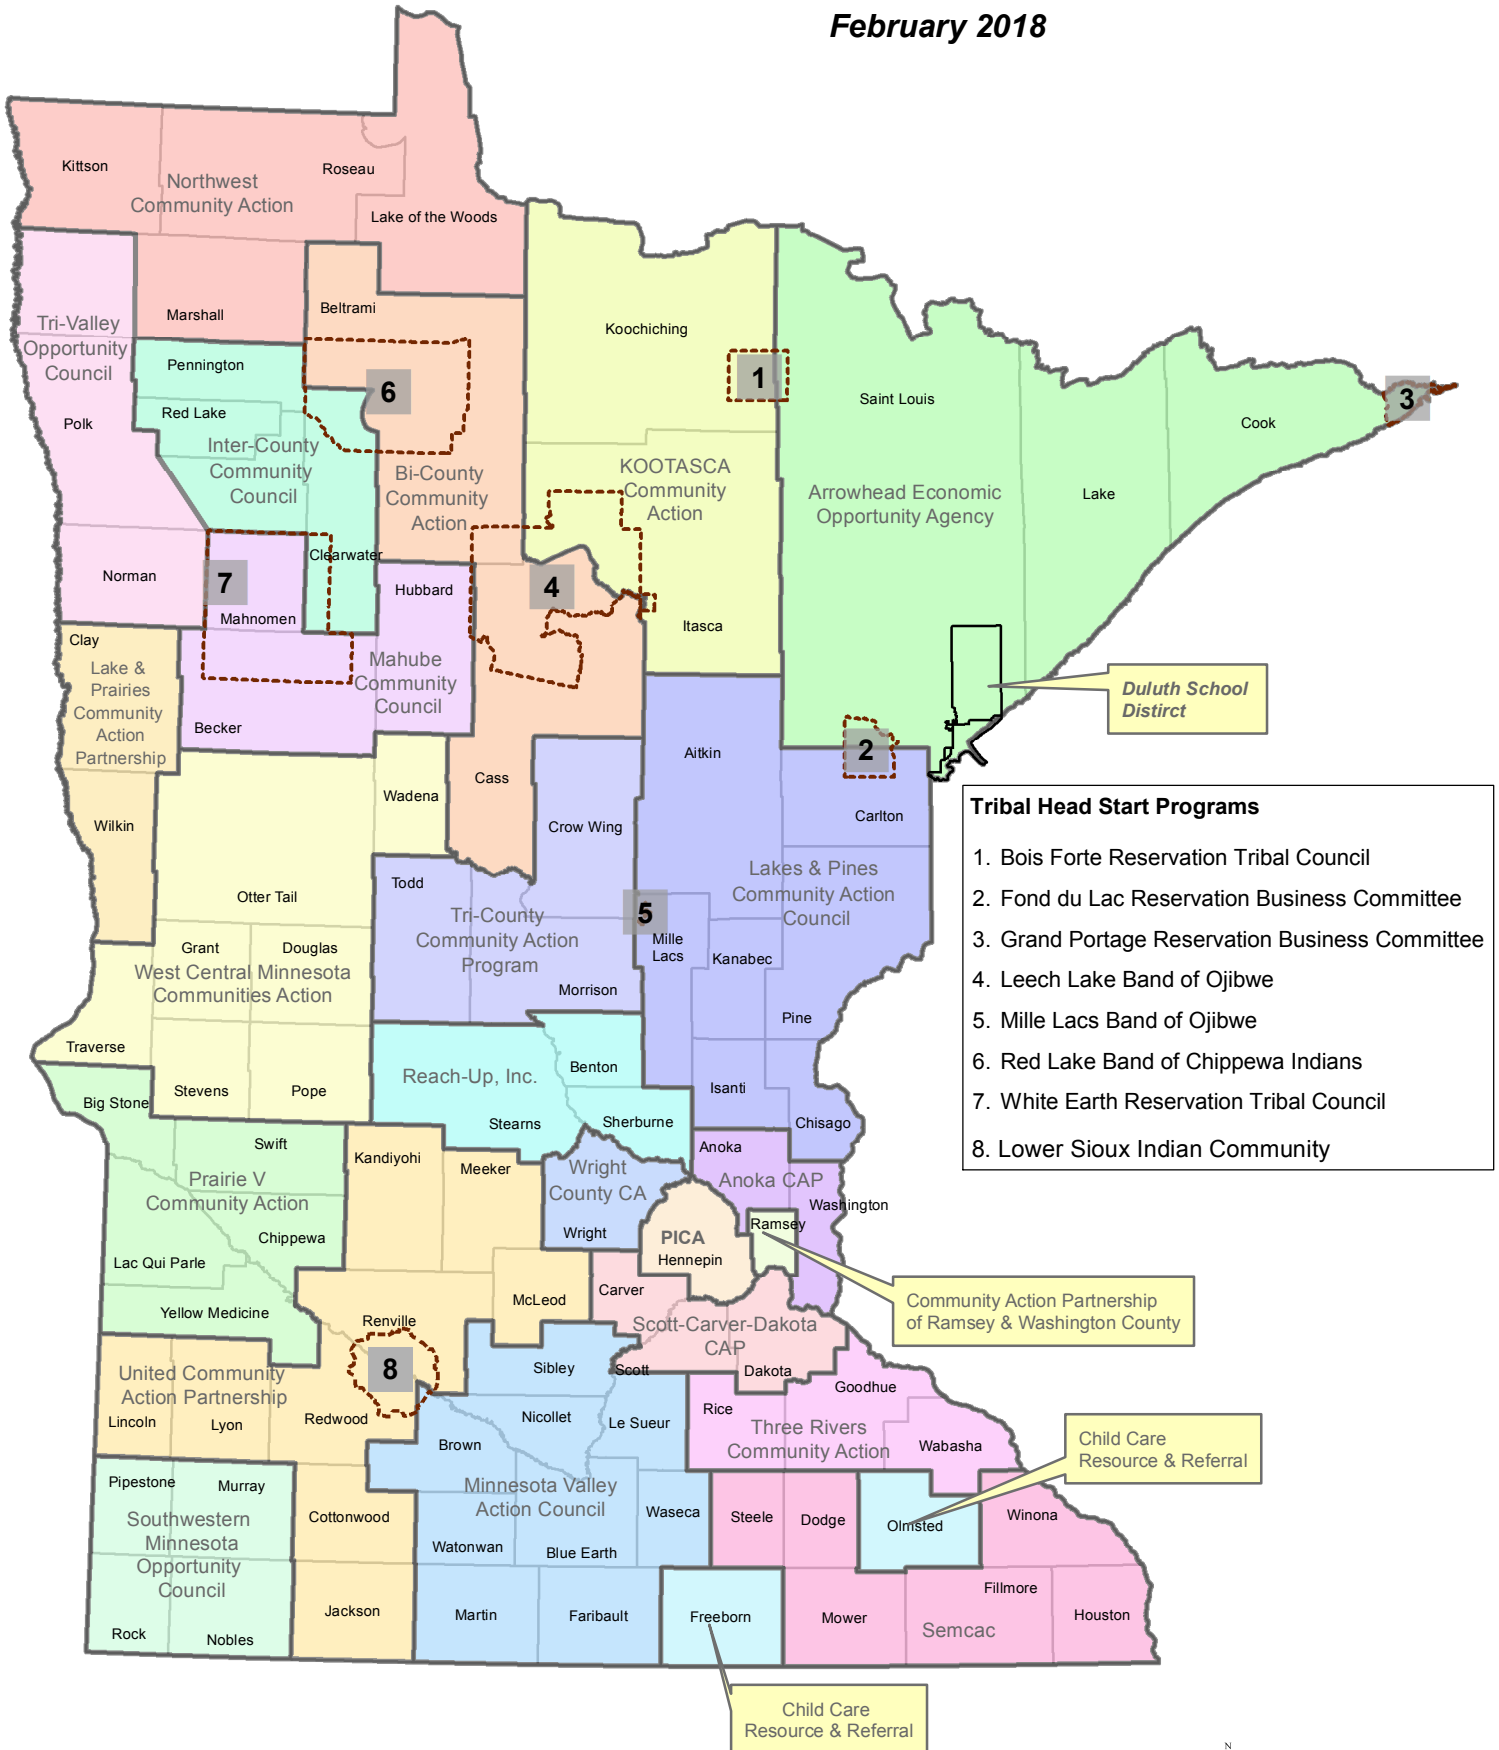

Head Start Programs and Service Areas

February 2018

1. **Tribal Head Start Programs**
1. Bois Forte Reservation Tribal Council
  2. Fond du Lac Reservation Business Committee
  3. Grand Portage Reservation Business Committee
  4. Leech Lake Band of Ojibwe
  5. Mille Lacs Band of Ojibwe
  6. Red Lake Band of Chippewa Indians
  7. White Earth Reservation Tribal Council
  8. Lower Sioux Indian Community