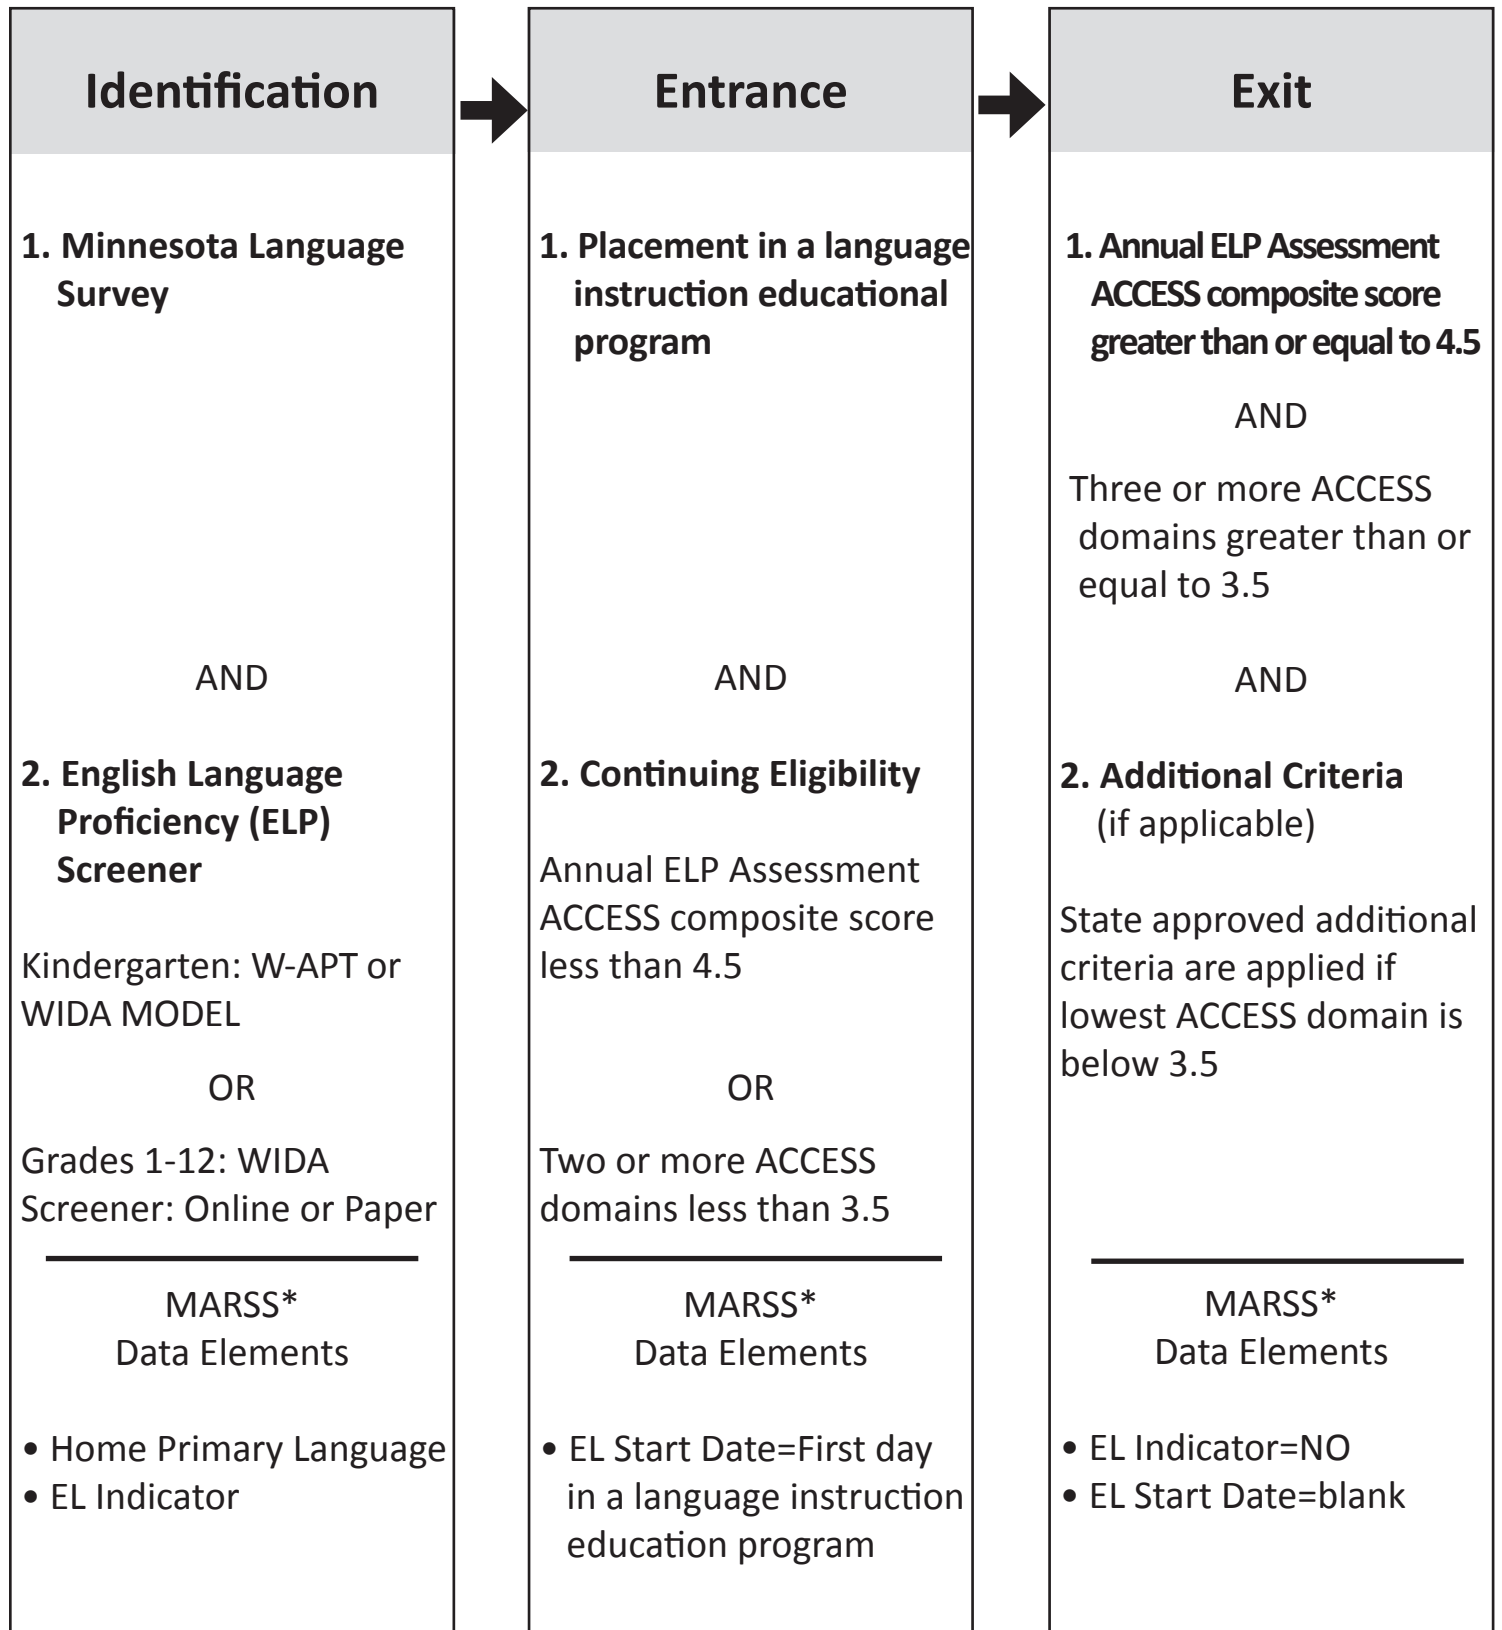

Minnesota Standardized English Learner Procedures

Identification, Entrance and Exit

*Minnesota Automated Reporting Student System